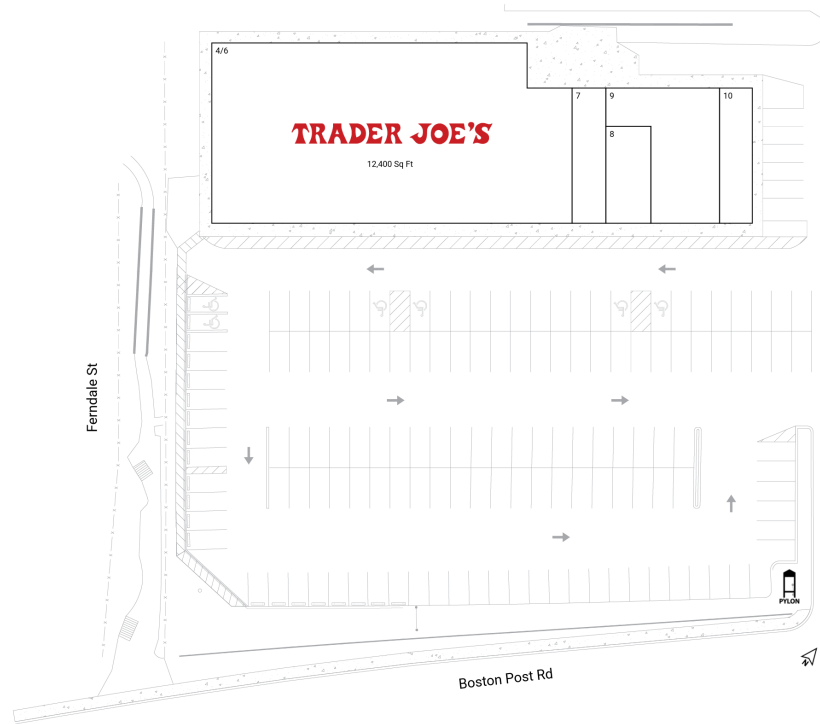

Village Square Shopping Center

1262 Boston Post Road | Larchmont, NY 10538

Westchester County

New York-Newark-Jersey City, NY-NJ

17,000 Sq Ft

40.9383, -73.7462

Current Tenants Space size listed in square feet

4/6	Trader Joe's	12,400
7	Everythings Hair Limited	900
8	Nail Garden House	862
9	Village Bagels	1,966
10	Espresso Cafeto	872

This site plan is for illustrative and information purposes only, showing the general layout of the shopping center; and is not a legal survey. Brixmor makes no representation or warranty that the shopping center is exactly as depicted as site conditions and tenant mix are subject to change over time.